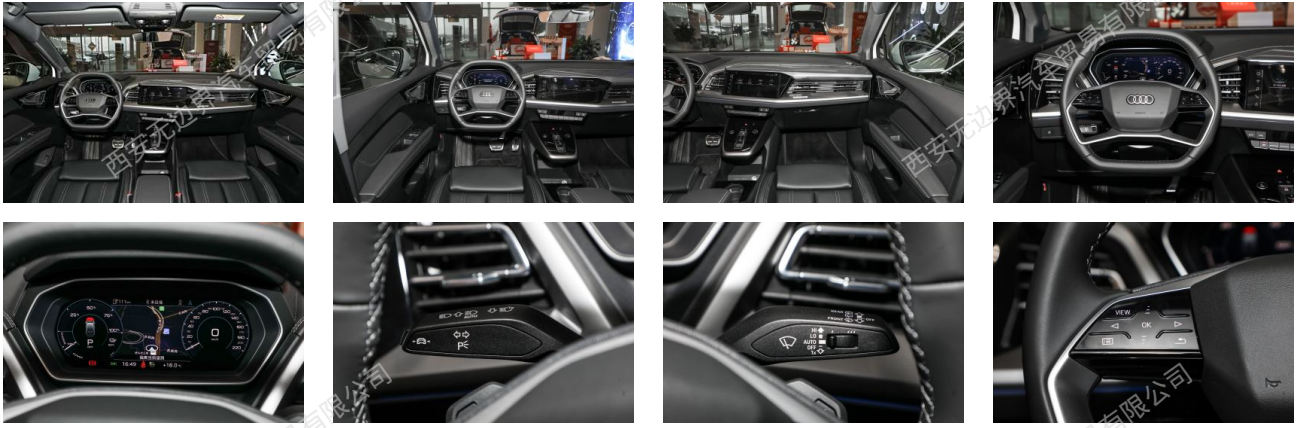

Space

remarks:

- standard
- optional
- no