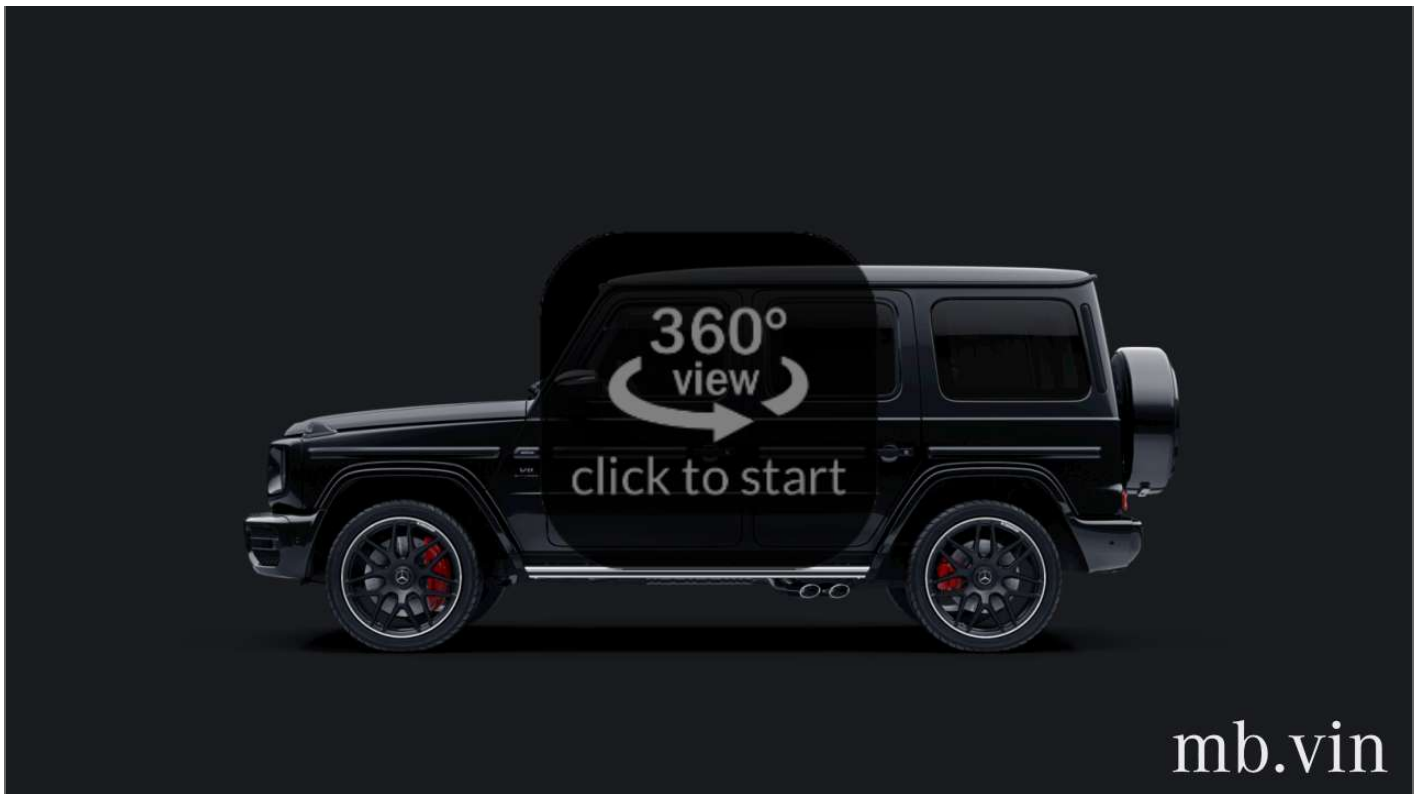

Options

Get a detailed car report instantly!

- **01B** Owner's Manual and Service Booklet - Dutch
- **01U** Preinstallation for Navigation Services
- **02U** Preinstallation for Office in the car
- **08U** Vehicle Set-Up
- **09U** Vehicle Monitoring
- **197II** Obsidian black