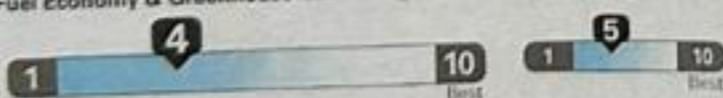

19 MPG

17 city 22 highway

5.3 gallons per 100 miles

Standard SUVs range from 14 to 102 MPG. The best vehicle rates 142 MPG.

You spend \$5,250

more in fuel costs over 5 years compared to the average new vehicle.

Annual fuel cost

\$2,350

Fuel Economy & Greenhouse Gas Rating (tailpipe only) Smog Rating (tailpipe only)

This vehicle emits 477 grams CO₂ per mile. The best emits 0 grams per mile (tailpipe only). Producing and distributing fuel also create emissions. Learn more at www.fueleconomy.gov